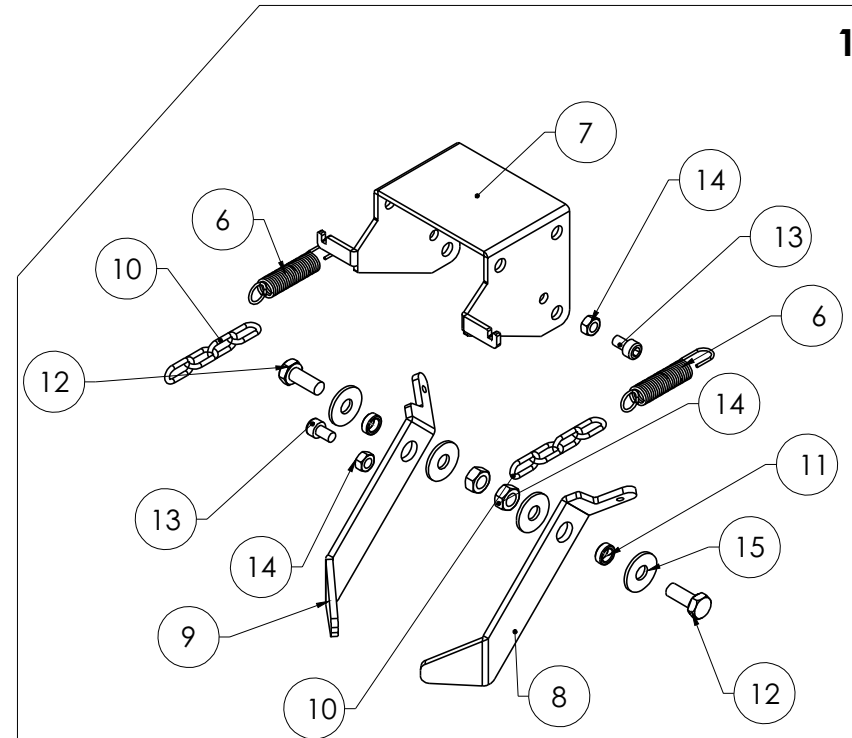

# SINGLE ROW SEED COVER KIT

100-00-VVV-00060 Rev. 00

| REF. | Q.TY | DESCRIPTION                               | CODE             |
|------|------|---|------------------|
| 1    | 1    | HOWL COVER ASSEMBLY                       | 100-00-A0L-00001 |
| 2    | 1    | HEARCOVER BASE                            | 100-00-POA-00230 |
| 3    | 2    | PLUG LATCH                                | 100-00-POB-00405 |
| 4    | 4    | TE SCREW M8x25 - 8.8 ZN UNI 5739          | 999-00-C0A-20825 |
| 5    | 2    | ELASTIC PIN Ø1.8x35 UNI 8833-A (R PLUG)   | 999-00-C0S-00005 |
| REF. | Q.TY | DESCRIPTION                               | CODE             |
| 6    | 2    | WIRE TENSION SPRING Ø1.5 Øe12 L71         | 100-00-C0F-00001 |
| 7    | 1    | HOWL COVER SUPPORT 8 1 SINGLE ROW RIGHT   | 100-00-POA-00231 |
| 8    | 1    | HOWL COVER 9 1 SINGLE ROW LEFT HOWL COVER | 100-00-POA-00233 |
| 9    | 2    | GENOVESE CHAIN N° 16 4 LINKS              | 100-00-POA-00234 |
|      |      |   | 100-00-POB-00146 |
| 11   | 2    | BUSH Øe12.0 Øi8.0 L=4.5                   | 100-00-POB-00406 |
| 12   | 2    | TE SCREW M8x20 - 8.8 ZN UNI 5739          | 999-00-C0A-20820 |
| 13   | 2    | SCREW TCEI M6x10 - 8.8 ZN UNI 5931        | 999-00-C0A-40610 |
| 14   | 4    | HEX NUT M8 ZN UNI 5588                    | 999-00-C0B-10008 |
| 15   | 4    | WIDE BAND FLAT WASHER 8x24 UNI 6593       | 999-00-C0C-20824 |