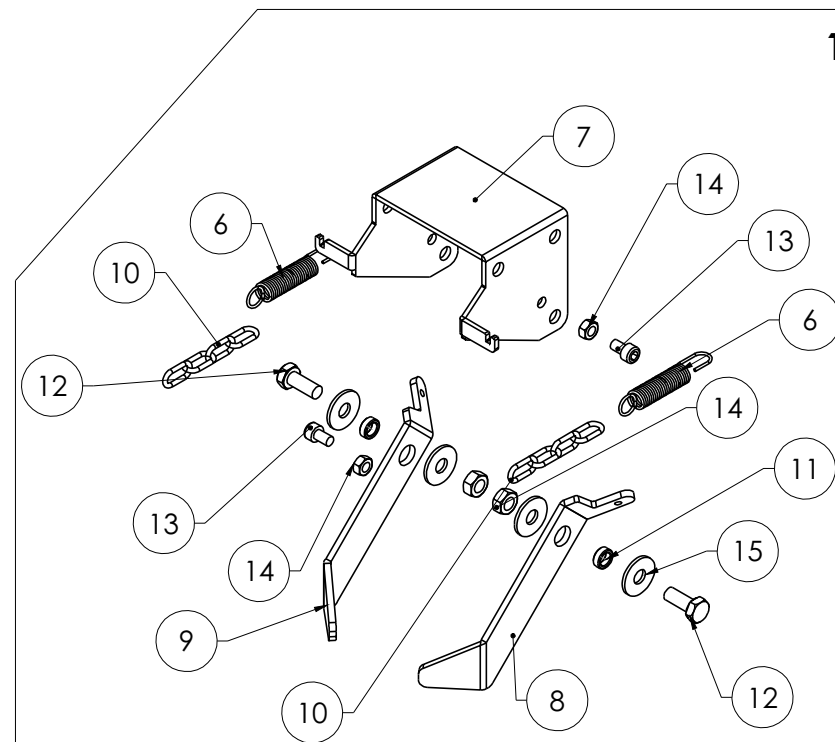

# SINGLE ROW SEED COVER KIT

100-00-VVV-00060 Rev. 00

| REF. | Q.TY | DESCRIPTION                               | CODE             |
|------|------|---|------------------|
| 1    | 1    | HOWL COVER ASSEMBLY                       | 100-00-A0L-00001 |
| 2    | 1    | HEARCOVER BASE                            | 100-00-POA-00230 |
| 3    | 2    | PLUG LATCH                                | 100-00-POB-00405 |
| 4    | 4    | TE SCREW M8x25 - 8.8 ZN UNI 5739          | 999-00-C0A-20825 |
| 5    | 2    | ELASTIC PIN Ø1.8x35 UNI 8833-A (R PLUG)   | 999-00-C0S-00005 |
| REF. | Q.TY | DESCRIPTION                               | CODE             |
| 6    | 2    | WIRE TENSION SPRING Ø1.5 Øe12 L71         | 100-00-C0F-00001 |
| 7    | 1    | HOWL COVER SUPPORT 8 1 SINGLE ROW RIGHT   | 100-00-POA-00231 |
| 8    | 1    | HOWL COVER 9 1 SINGLE ROW LEFT HOWL COVER | 100-00-POA-00233 |
| 9    | 2    | GENOVESE CHAIN N° 16 4 LINKS              | 100-00-POA-00234 |
|      |      |   | 100-00-POB-00146 |
| 11   | 2    | BUSH Øe12.0 Øi8.0 L=4.5                   | 100-00-POB-00406 |
| 12   | 2    | TE SCREW M8x20 - 8.8 ZN UNI 5739          | 999-00-C0A-20820 |
| 13   | 2    | SCREW TCEI M6x10 - 8.8 ZN UNI 5931        | 999-00-C0A-40610 |
| 14   | 4    | HEX NUT M8 ZN UNI 5588                    | 999-00-C0B-10008 |
| 15   | 4    | WIDE BAND FLAT WASHER 8x24 UNI 6593       | 999-00-C0C-20824 |