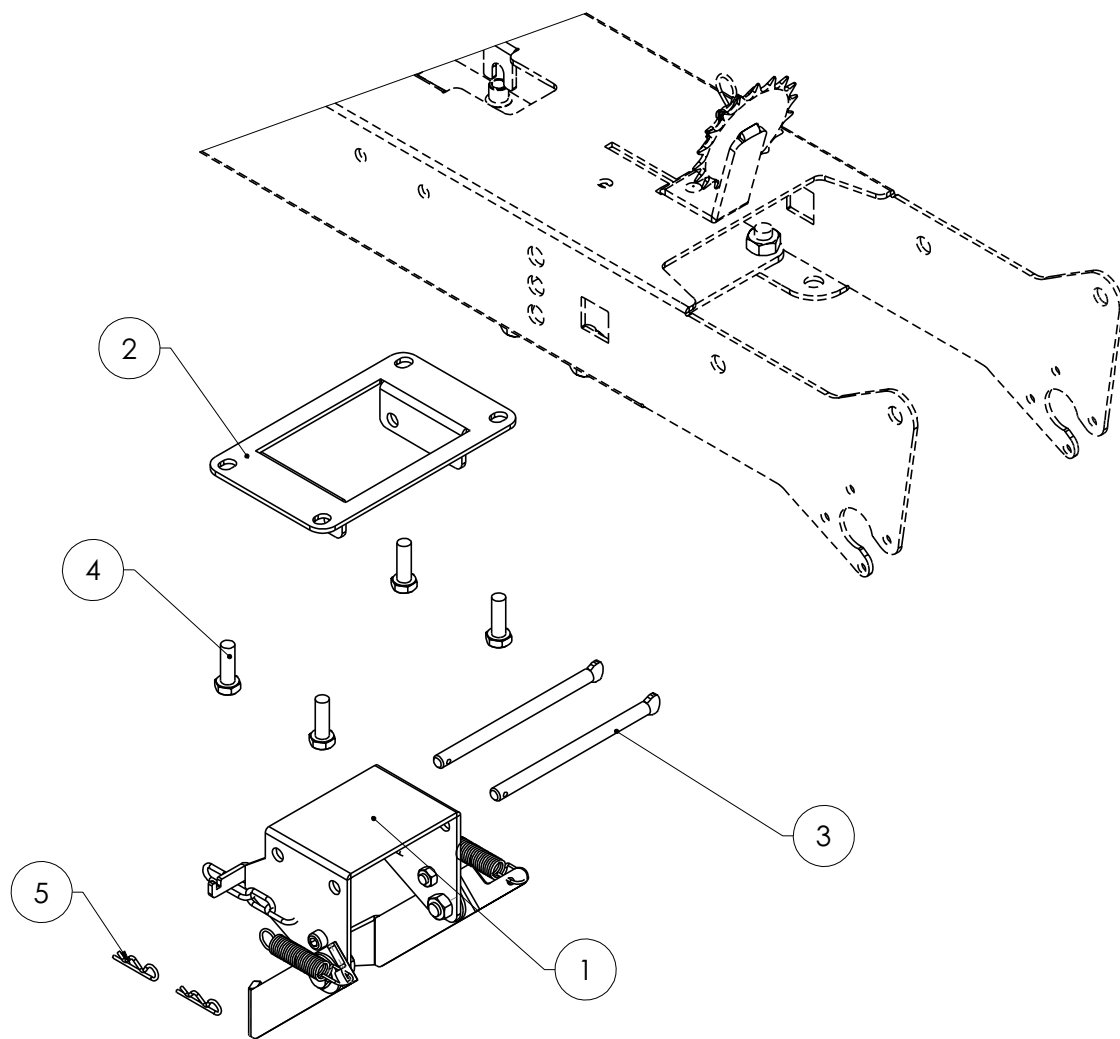

# SINGLE ROW SEED COVER KIT

100-00-VVV-00060 Rev. 00

| REF. | Q.TY | DESCRIPTION                               | CODE             |
|------|------|---|------------------|
| 1    | 1    | HOWL COVER ASSEMBLY                       | 100-00-A0L-00001 |
| 2    | 1    | HEARCOVER BASE                            | 100-00-POA-00230 |
| 3    | 2    | PLUG LATCH                                | 100-00-POB-00405 |
| 4    | 4    | TE SCREW M8x25 - 8.8 ZN UNI 5739          | 999-00-C0A-20825 |
| 5    | 2    | ELASTIC PIN Ø1.8x35 UNI 8833-A (R PLUG)   | 999-00-C0S-00005 |
| REF. | Q.TY | DESCRIPTION                               | CODE             |
| 6    | 2    | WIRE TENSION SPRING Ø1.5 Øe12 L71         | 100-00-C0F-00001 |
| 7    | 1    | HOWL COVER SUPPORT 8 1 SINGLE ROW RIGHT   | 100-00-POA-00231 |
| 8    | 1    | HOWL COVER 9 1 SINGLE ROW LEFT HOWL COVER | 100-00-POA-00233 |
| 9    | 2    | GENOVESE CHAIN N° 16 4 LINKS              | 100-00-POA-00234 |
|      |      |   | 100-00-POB-00146 |
| 11   | 2    | BUSH Øe12.0 Øi8.0 L=4.5                   | 100-00-POB-00406 |
| 12   | 2    | TE SCREW M8x20 - 8.8 ZN UNI 5739          | 999-00-C0A-20820 |
| 13   | 2    | SCREW TCEI M6x10 - 8.8 ZN UNI 5931        | 999-00-C0A-40610 |
| 14   | 4    | HEX NUT M8 ZN UNI 5588                    | 999-00-C0B-10008 |
| 15   | 4    | WIDE BAND FLAT WASHER 8x24 UNI 6593       | 999-00-C0C-20824 |