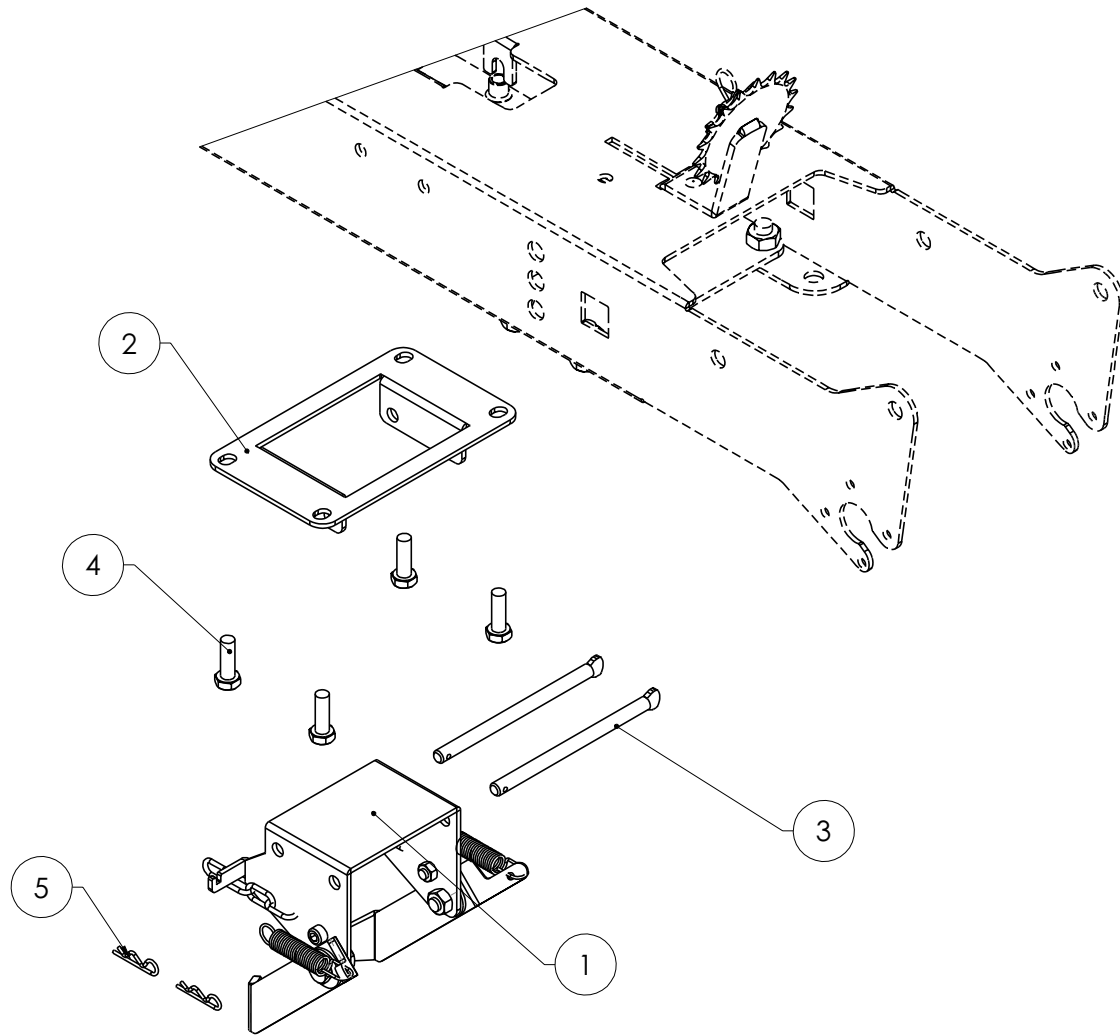

# SINGLE ROW SEED COVER KIT

100-00-VVV-00060 Rev. 00

| REF. | Q.TY | DESCRIPTION                               | CODE             |
|------|------|---|------------------|
| 1    | 1    | HOWL COVER ASSEMBLY                       | 100-00-A0L-00001 |
| 2    | 1    | HEARCOVER BASE                            | 100-00-POA-00230 |
| 3    | 2    | PLUG LATCH                                | 100-00-POB-00405 |
| 4    | 4    | TE SCREW M8x25 - 8.8 ZN UNI 5739          | 999-00-C0A-20825 |
| 5    | 2    | ELASTIC PIN Ø1.8x35 UNI 8833-A (R PLUG)   | 999-00-C0S-00005 |
| REF. | Q.TY | DESCRIPTION                               | CODE             |
| 6    | 2    | WIRE TENSION SPRING Ø1.5 Øe12 L71         | 100-00-C0F-00001 |
| 7    | 1    | HOWL COVER SUPPORT 8 1 SINGLE ROW RIGHT   | 100-00-POA-00231 |
| 8    | 1    | HOWL COVER 9 1 SINGLE ROW LEFT HOWL COVER | 100-00-POA-00233 |
| 9    | 2    | GENOVESE CHAIN N° 16 4 LINKS              | 100-00-POA-00234 |
|      |      |   | 100-00-POB-00146 |
| 11   | 2    | BUSH Øe12.0 Øi8.0 L=4.5                   | 100-00-POB-00406 |
| 12   | 2    | TE SCREW M8x20 - 8.8 ZN UNI 5739          | 999-00-C0A-20820 |
| 13   | 2    | SCREW TCEI M6x10 - 8.8 ZN UNI 5931        | 999-00-C0A-40610 |
| 14   | 4    | HEX NUT M8 ZN UNI 5588                    | 999-00-C0B-10008 |
| 15   | 4    | WIDE BAND FLAT WASHER 8x24 UNI 6593       | 999-00-C0C-20824 |