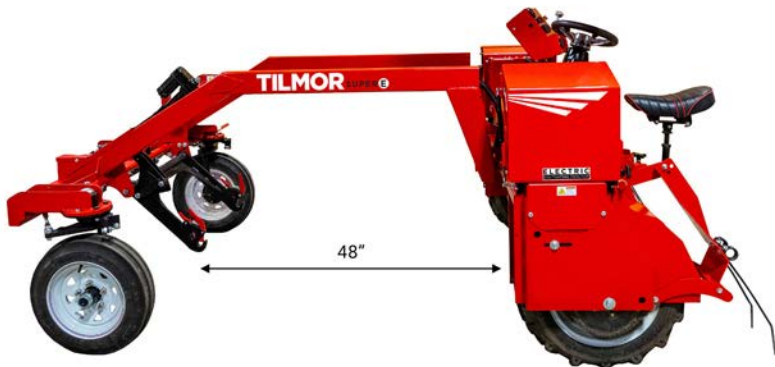

TILMOR SUPER E

SPECS

Electric System	48 Volt
Ground Clearance	22in 55cm
Tire Spacing	56in 142cm (Center-to-Center)
Tool Space	48in 121cm
Ground Speed	Cultivation Mode (Low): Up to 4.5mph 7.2kph Transport Mode (High): Up to 8.4mph 13.5kph
Controller	Curtis AC F4-A
Motor	CFR 3.5kW AC - Brushless
Transaxle	Schafer (Standard in Many Golf Carts)
Steering	Hydraulic
Brakes	Mechanical Park Brake - Drum Independent Wheel Brake - Drum
Tires	Front - Three Rib 4.00-12 Rear - Bar Tread 5.00-15
Peak Power	3.5kW Continuous (4.7hp equivalent) 6.5kW Intermittent (8.7hp equivalent)
Tractor Weight	1200 lbs 544 kg
All Steel Frame	Built in Dalton, Ohio

KEY FEATURES

- 48V electric system – No gas, no noise, just power
- Expandable battery system – 1–2 hours per battery, up to 4 batteries total
- 48-inch tool space – Versatile for multiple applications
- Unmatched Visibility – Unobstructed view regardless of the task
- Precision cultivation – Faster, more consistent weeding & planting
- Tilmor Mount System – Quick and easy change of toolbars with many implement configurations available

STANDARD FEATURES

Control Panel	Easily operate the Super E with simple and effective operator platform and dashboard.
One Battery	Includes one 50Ah LifePo4 Battery for 1-2 hours of operation.
12 amp Charger	3 hour charging time per battery.
USB Port & Phone Holder	Charge your phone or headphones while you cultivate.
Front Hitch	Attach fertilizer hoppers, rock boxes and more.
Cup Holder	Stay hydrated while you work.