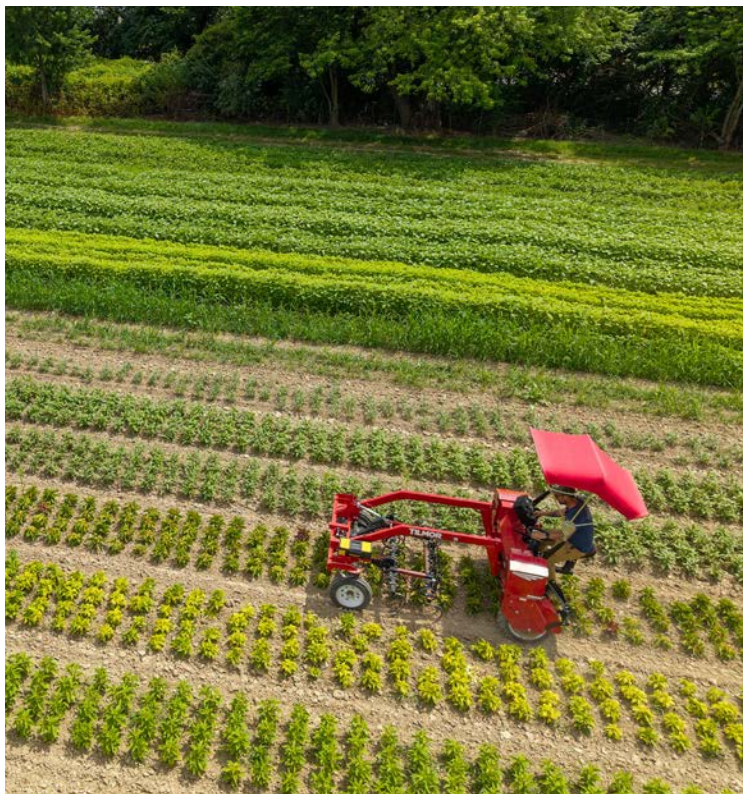

KEY FEATURES

- 48V electric system – No gas, no noise, just power
- Expandable battery system – 1–2 hours per battery, up to 4 batteries total
- 48-inch tool space – Versatile for multiple applications
- Unmatched Visibility – Unobstructed view regardless of the task
- Precision cultivation – Faster, more consistent weeding & planting
- Tilmor Mount System – Quick and easy change of toolbars with many implement configurations available

STANDARD FEATURES

Control Panel	Easily operate the Super E with simple and effective operator platform and dashboard.
One Battery	Includes one 50Ah LifePo4 Battery for 1-2 hours of operation.
12 amp Charger	3 hour charging time per battery.
USB Port & Phone Holder	Charge your phone or headphones while you cultivate.
Front Hitch	Attach fertilizer hoppers, rock boxes and more.
Cup Holder	Stay hydrated while you work.

PREMIUM FEATURES

1	Additional 50AH Batteries	Add up to 4 total batteries onto the Super E for added cultivation time.
2	Canopy	Cultivate comfortably in the shade.
3	Cultivation Light	Never run out of time with this light package.
4	Front Accessory Port	Power fertilizer spreaders, vacuum seeders and more.
5	Rear Tire Erasers	Cultivate your tire track with tine weeders.
6	Implement Hoist Kit	Lift and install implements onto front hitch of the Super E with ease.
7	Waterproof Toolbox Kit	Bring along tools to make adjustments in the field using the Milwaukee PackOut System.
8	Hitch Mount Cargo Box	Easily mounts onto the front 2 inch receiver hitch for added storage space.
9	Cooler Kit	Keep your lunch and drinks cold in the Milwaukee PackOut Cooler.